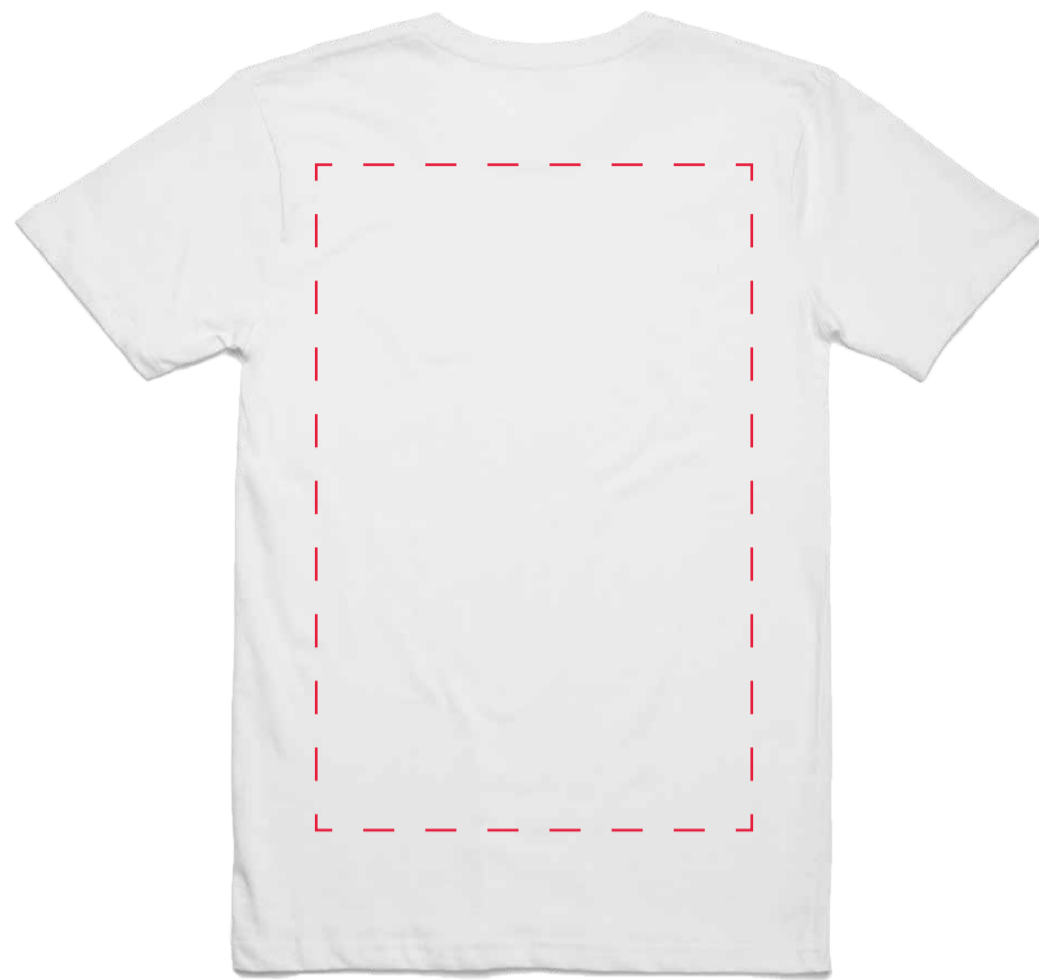

MAX PRINT AREA - 360mm W x 550mm H  
AS COLOUR - STAPLE - WHITE  
MOCK UP ON SIZE MEDIUM

MAX PRINT AREA - 360mm W x 550mm H  
AS COLOUR - STAPLE - WHITE  
MOCK UP ON SIZE MEDIUM

MAX PRINT AREA - 360mm W x 550mm H  
AS COLOUR - STAPLE - BLACK  
MOCK UP ON SIZE MEDIUM

MAX PRINT AREA - 360mm W x 550mm H  
AS COLOUR - STAPLE - BLACK  
MOCK UP ON SIZE MEDIUM