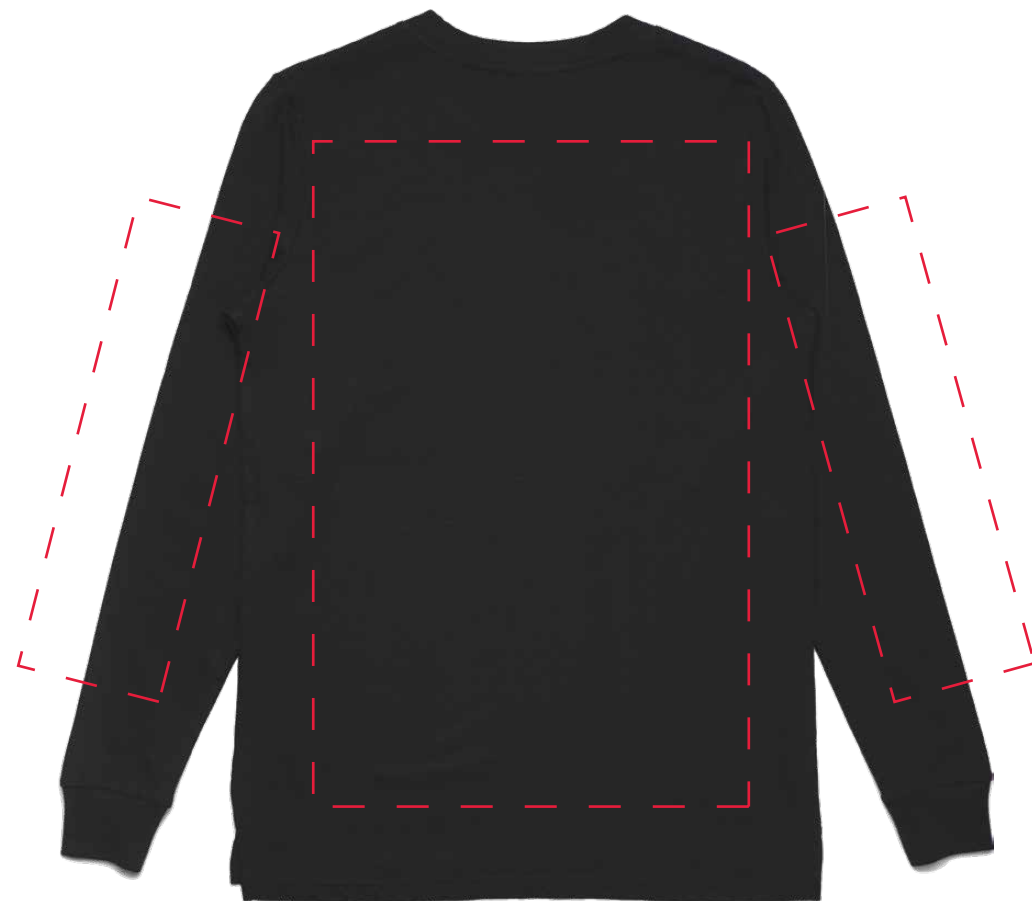

MAX PRINT AREA - 360mm W x 550mm H
MAX SLEEVE PRINT AREA - 120mm W x 400mm H
AS COLOUR - BASE - WHITE
MOCK UP ON SIZE MEDIUM

MAX PRINT AREA - 360mm W x 550mm H
AS COLOUR - BASE - WHITE
MOCK UP ON SIZE MEDIUM

MAX PRINT AREA - 360mm W x 550mm H
MAX SLEEVE PRINT AREA - 120mm W x 400mm H
AS COLOUR - BASE - BLACK
MOCK UP ON SIZE MEDIUM

MAX PRINT AREA - 360mm W x 550mm H
AS COLOUR - BASE - BLACK
MOCK UP ON SIZE MEDIUM